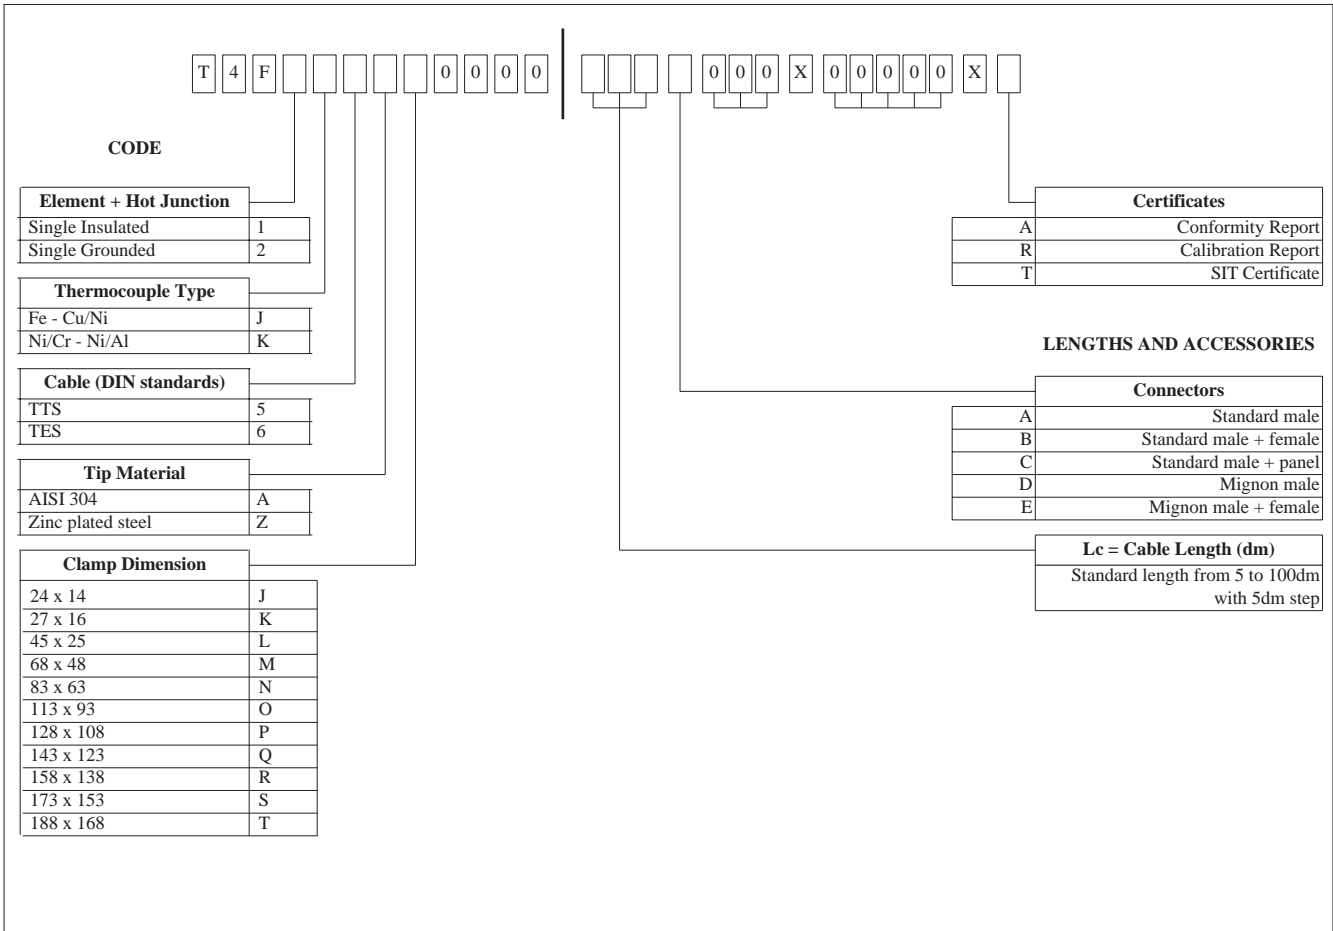

Main features

- Temperature limits: - 40 ... + 250° C
- Tolerance: Norme UNI 7938 standards, IEC 584.2 : class 2: for types J, K: $\pm 2.5^{\circ} \text{C}$
- Extension cable insulation: fibreglass, screened TEFLON®
- Eyelet thermocouple with low thermal profile and quick response time, suitable for measures on flat surfaces
- Cable to DIN standard

MODELS

ORDER CODE

GEFRAN spa reserves the right to make any kind of design or functional modification at any moment without prior notice