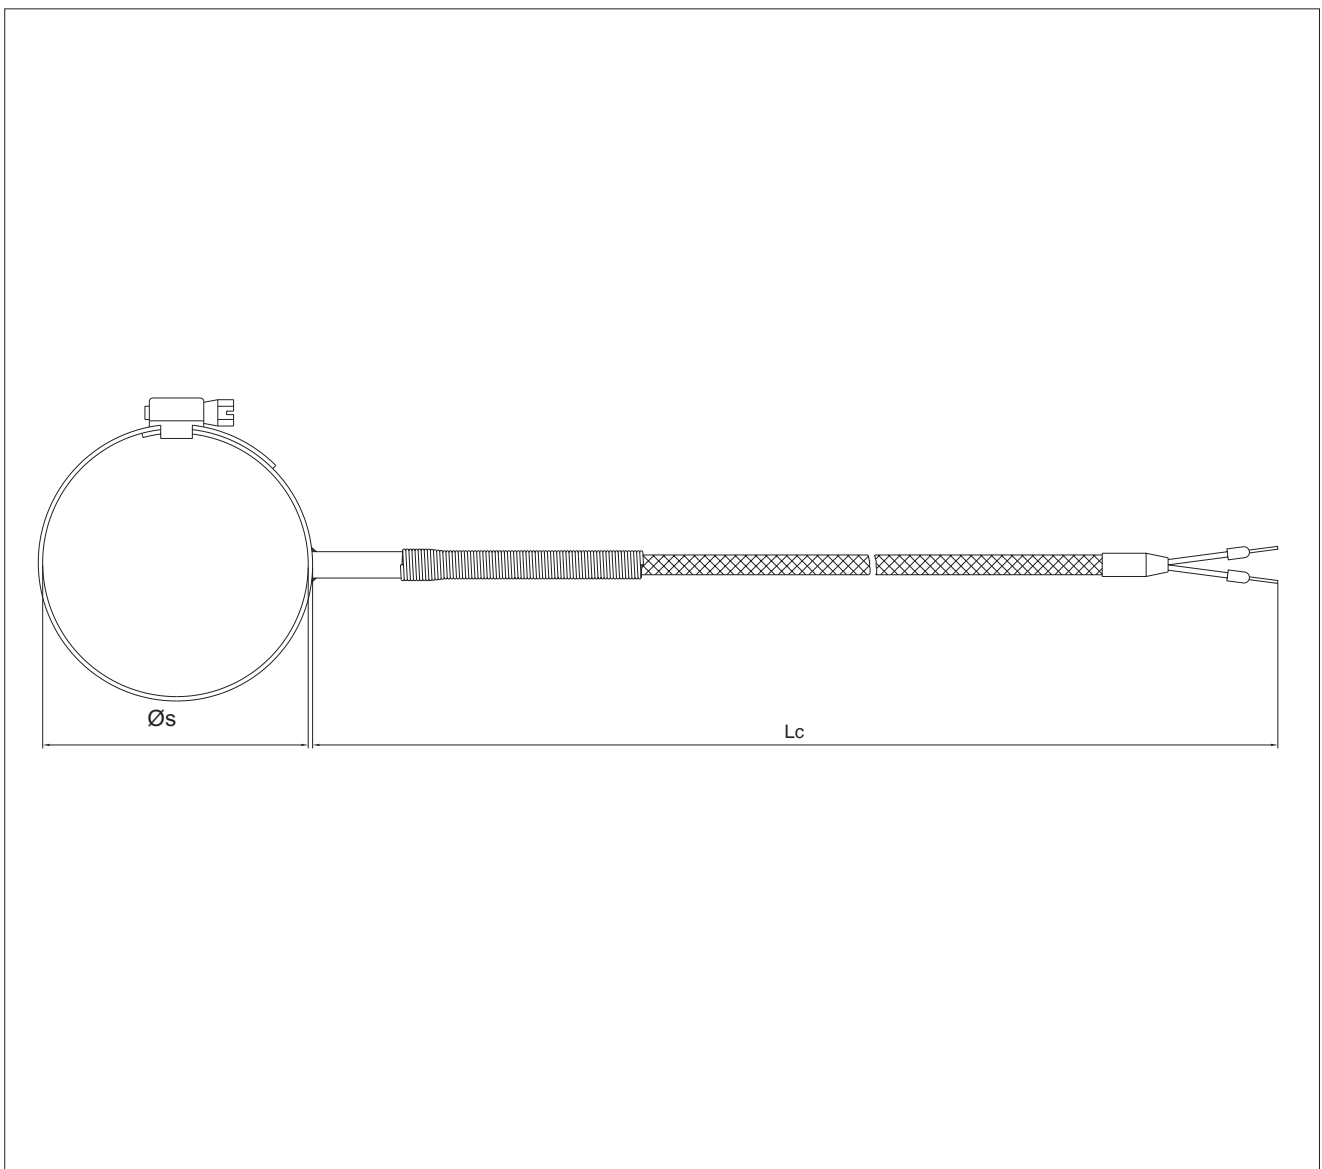

Main features

- Temperature limits: - 40 ... + 250° C
- Tolerance: Norme UNI 7938 standards, IEC 584.2 : class 2: for types J, K: $\pm 2.5^{\circ} \text{C}$
- Extension cable insulation: fibreglass, screened TEFLON®
- Eyelet thermocouple with low thermal profile and quick response time, suitable for measures on flat surfaces
- Cable to DIN standard

MODELS